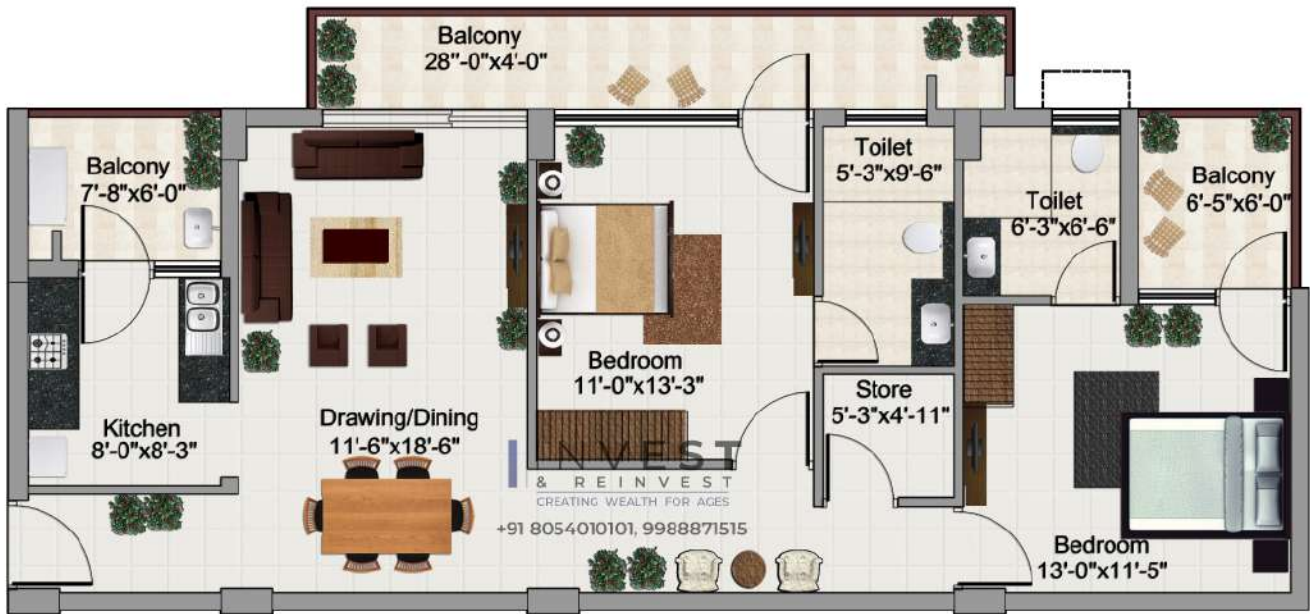

3 BHK APARTMENT

TOWER - I, J & J1

Carpet Area - 1110 Sq.ft. | Unit Area - 1520 Sq.ft.
Super Area - 1942 Sq.ft.

INVEST
& REINVEST
CREATING WEALTH FOR AGES

+91 8054010101, 9988871515

2 BHK APARTMENT

Carpet Area - 829 sq.ft. | Unit Area - 1109 sq.ft. | Super Area - 1478 sq.ft.

1 BHK APARTMENT

Carpet Area - 418 sq.ft. | Unit Area - 536 sq.ft. | Super Area - 883 sq.ft.