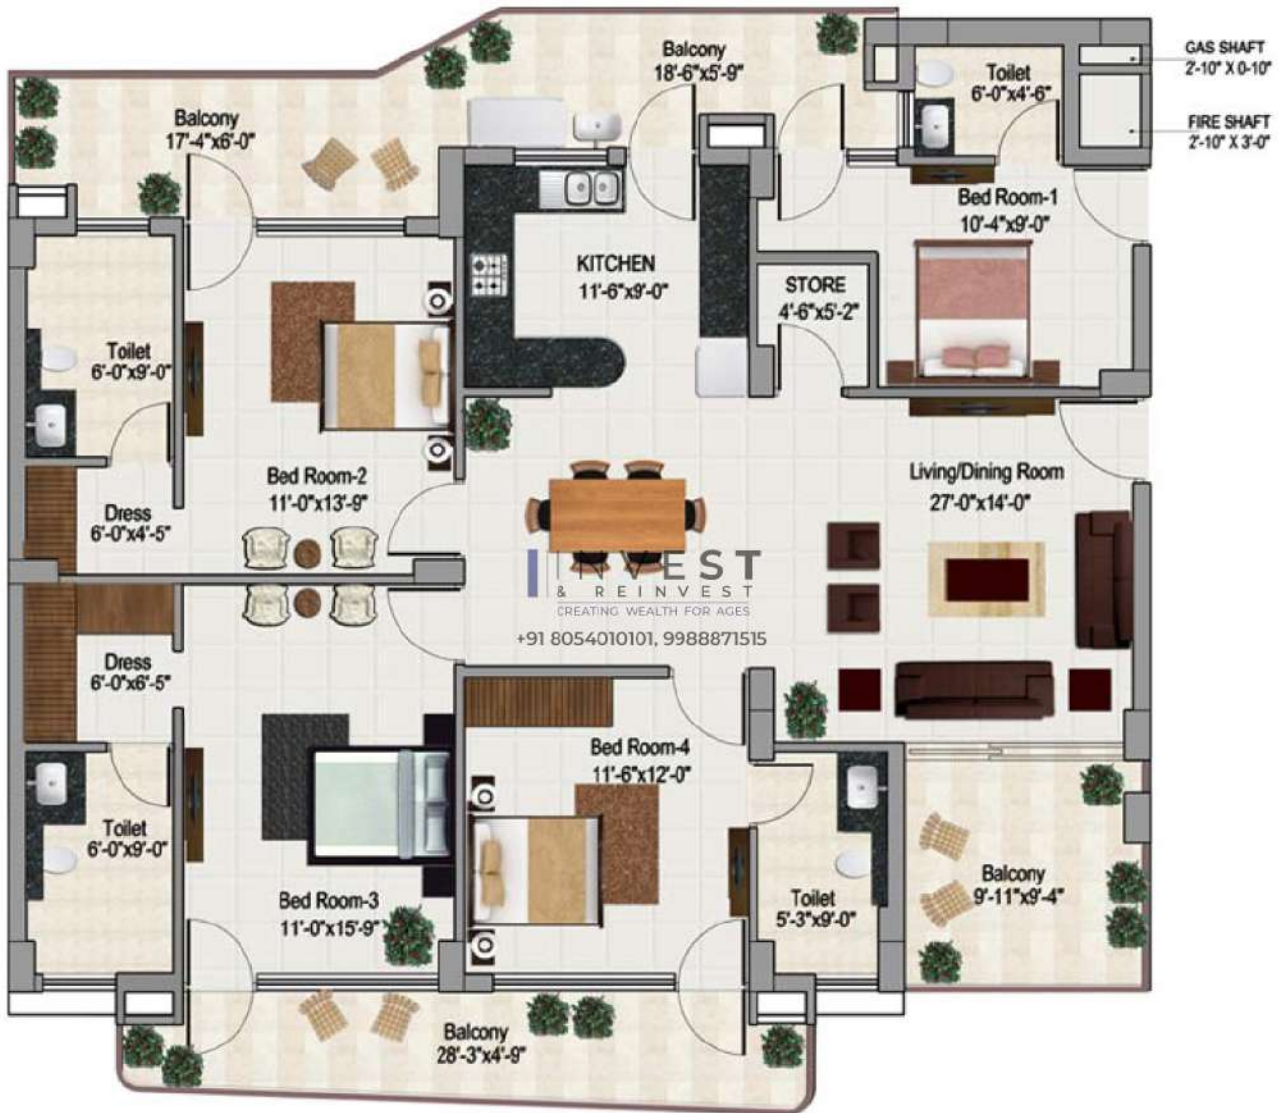

3 BHK APARTMENT

TOWER - I, J & J1

Carpet Area - 1110 Sq.ft. | Unit Area - 1520 Sq.ft.
Super Area - 1942 Sq.ft.

INVEST
& REINVEST
CREATING WEALTH FOR AGES

+91 8054010101, 9988871515

2 BHK APARTMENT

Carpet Area - 829 sq.ft. | Unit Area - 1109 sq.ft. | Super Area - 1478 sq.ft.

1 BHK APARTMENT

Carpet Area - 418 sq.ft. | Unit Area - 536 sq.ft. | Super Area - 883 sq.ft.