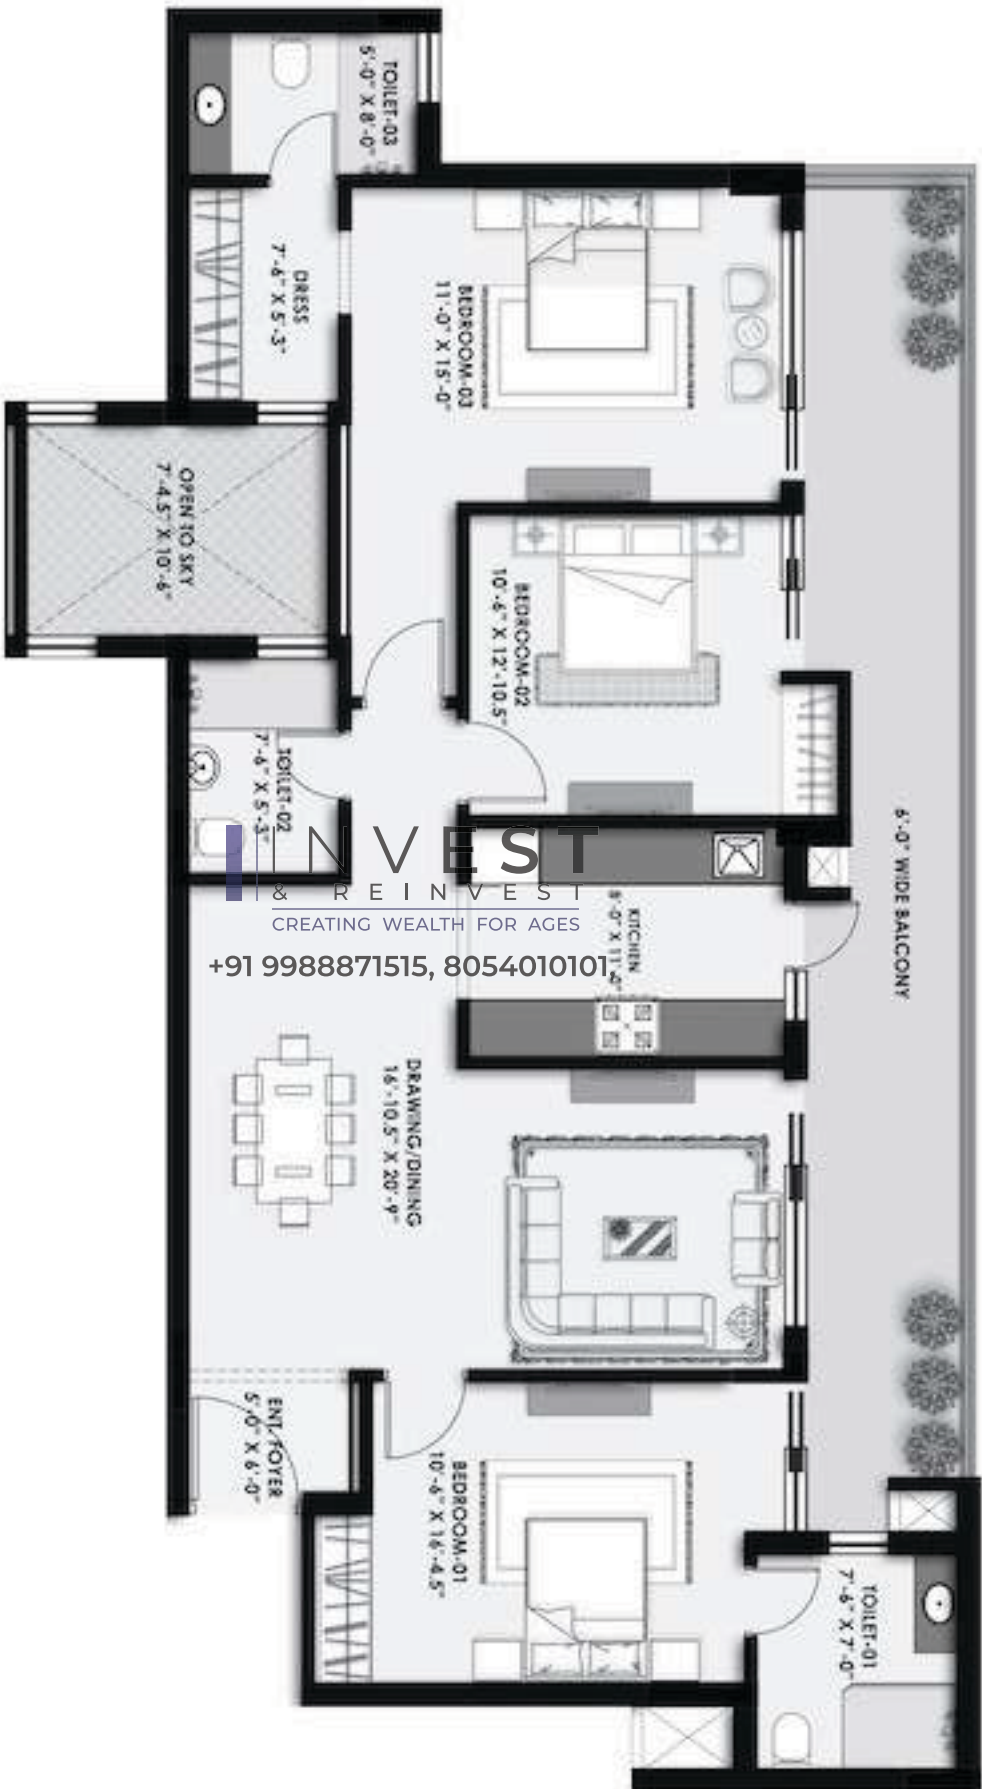

INVEST
 & REINVEST
 CREATING WEALTH FOR AGES

+91 9988871515, 8054010101,

**LOWER PENT HOUSE PLAN
 BLOCK-B**

INVEST

& REINVEST

CREATING WEALTH FOR AGES

+91 9988871515, 8054010101,

SINGLE UNIT - FIRST FLOOR PLAN (TYPE-A)

4 BEDROOM APARTMENT (BLOCK-C)

SINGLE UNIT - FIRST FLOOR PLAN (TYPE-B)

3 BEDROOM APARTMENT (BLOCK-C)

SINGLE UNIT - TYPICAL FLOOR PLAN

3 BEDROOM APARTMENT (BLOCK-A)

INVEST
 & REINVEST
 CREATING WEALTH FOR AGES

+91 9988871515, 8054010101,

INVEST
 & REINVEST
 CREATING WEALTH FOR AGES
 +91 9988871515, 8054010101

SINGLE UNIT - TYPICAL FLOOR PLAN (TYPE-A)

3 BEDROOM APARTMENT (BLOCK-B)