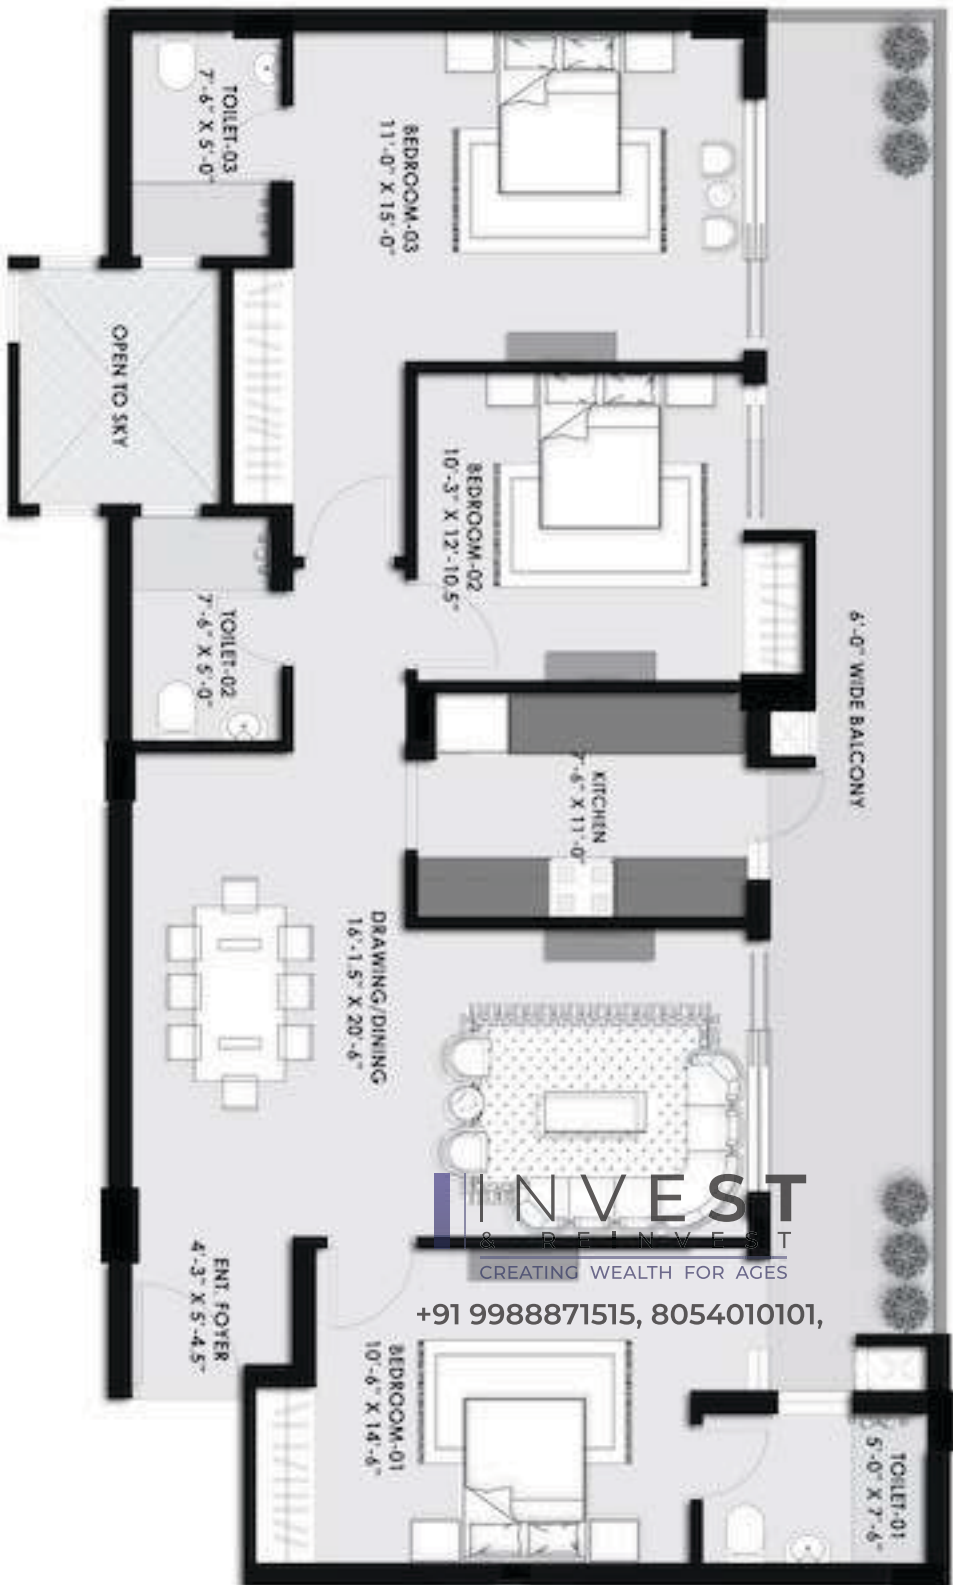

INVEST
 & REINVEST
 CREATING WEALTH FOR AGES

+91 9988871515, 8054010101,

**LOWER PENT HOUSE PLAN
 BLOCK-B**

INVEST

& REINVEST

CREATING WEALTH FOR AGES

+91 9988871515, 8054010101,

SINGLE UNIT - FIRST FLOOR PLAN (TYPE-A)

4 BEDROOM APARTMENT (BLOCK-C)

SINGLE UNIT - FIRST FLOOR PLAN (TYPE-B)

3 BEDROOM APARTMENT (BLOCK-C)

SINGLE UNIT - TYPICAL FLOOR PLAN

3 BEDROOM APARTMENT (BLOCK-A)

INVEST
 & REINVEST
 CREATING WEALTH FOR AGES

+91 9988871515, 8054010101,

INVEST
 & REINVEST
 CREATING WEALTH FOR AGES
 +91 9988871515, 8054010101

SINGLE UNIT - TYPICAL FLOOR PLAN (TYPE-A)

3 BEDROOM APARTMENT (BLOCK-B)