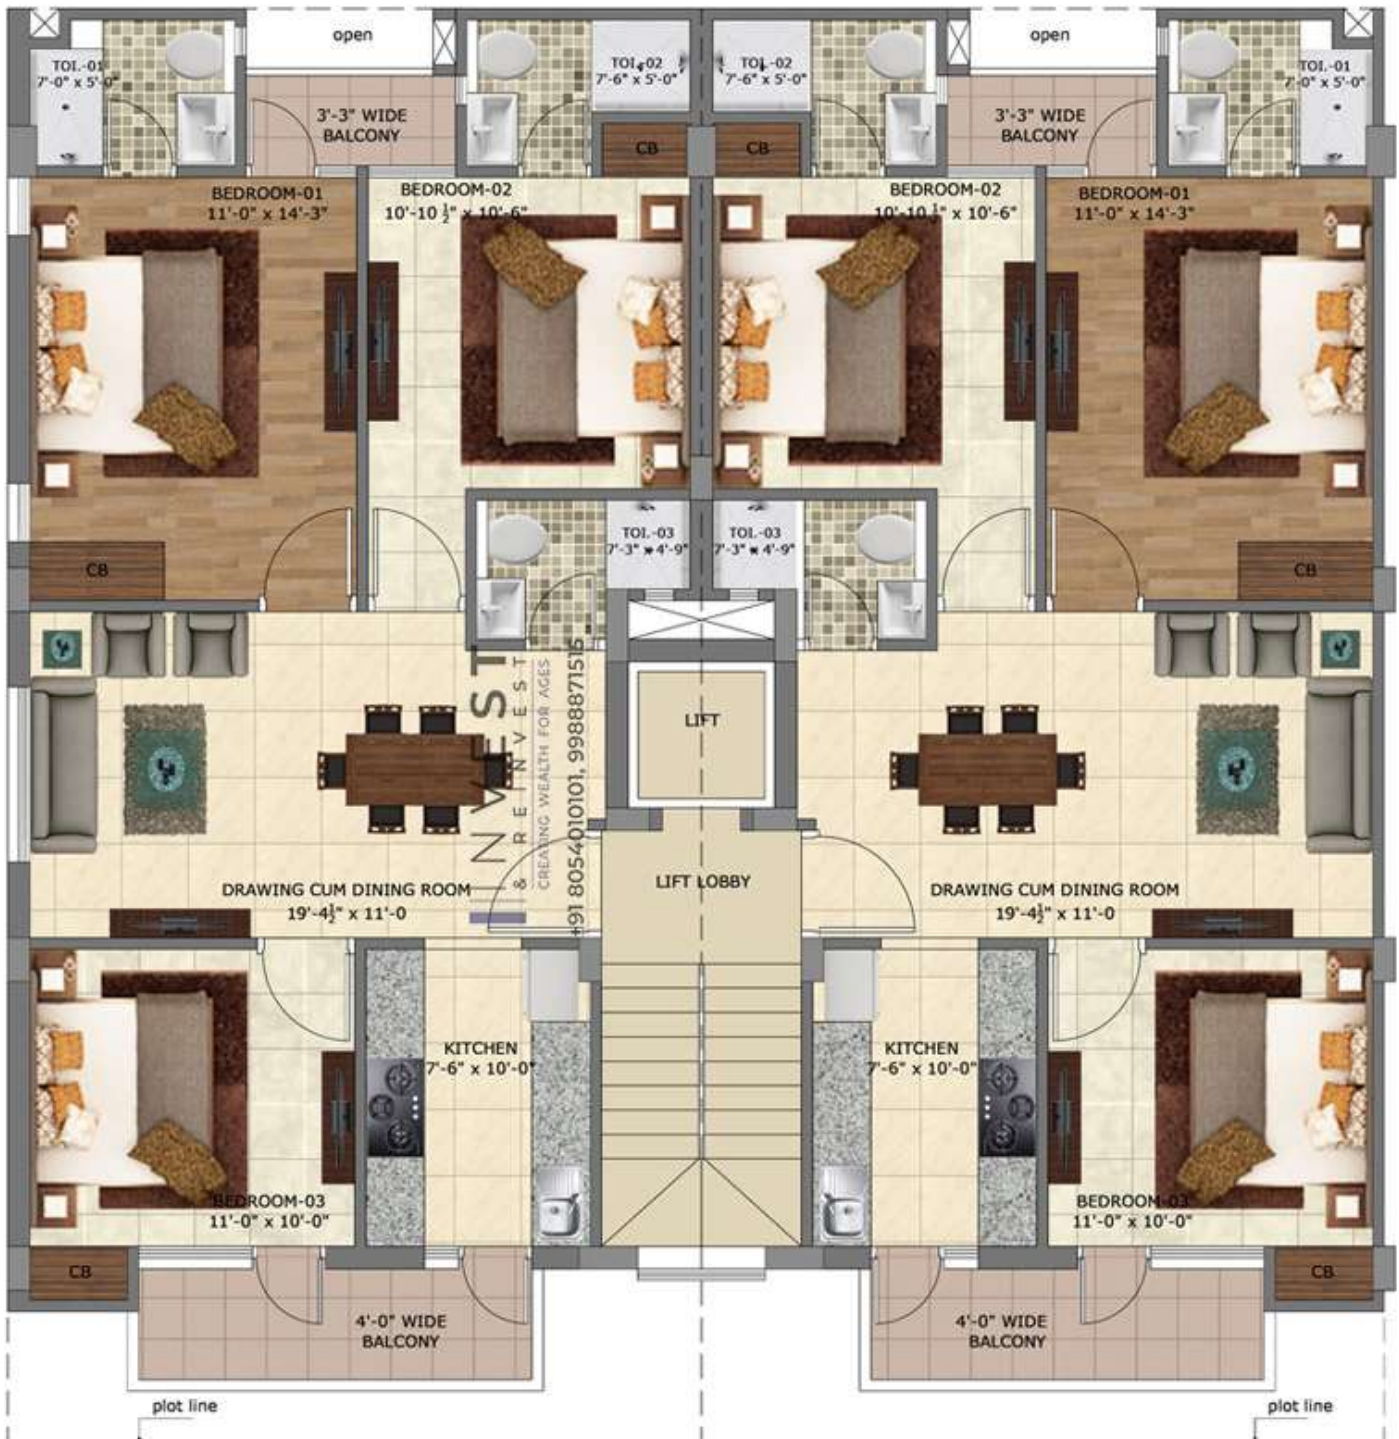

Unit Plan: 3 BHK

Carpet Area = 811 sq.ft. | Wall Area = 64 sq.ft.
Balcony Area = 80 sq.ft. | Circulation Area = 168 sq.ft.

First Floor: Villa

Ground Floor: Villa

Independent Floor

Unit Plan: 3 BHK

Carpet Area = 811 sq.ft. | Wall Area = 64 sq.ft.
Balcony Area = 80 sq.ft. | Circulation Area = 168 sq.ft.